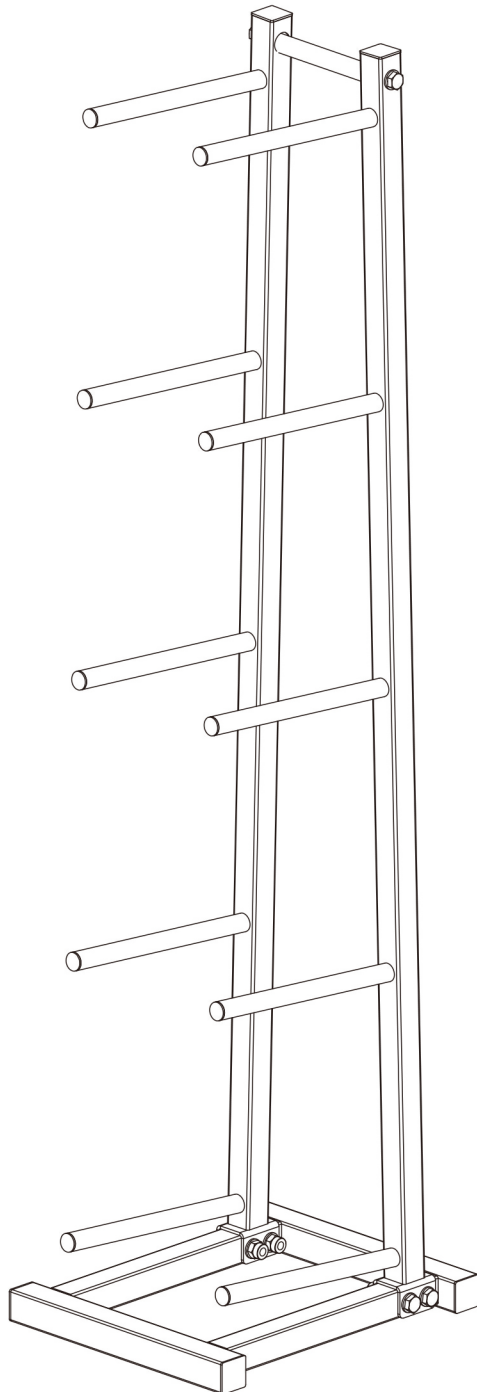

MEDICINE BALL RACK

B07P5R6T4H/D1MDBLRK

ASSEMBLY INSTRUCTIONS

HARDWARE LIST

1	2	3
BOLT(M10*50)  6PCS	WASHER(M10)  10PCS	NYLON NUT(M10)  4PCS